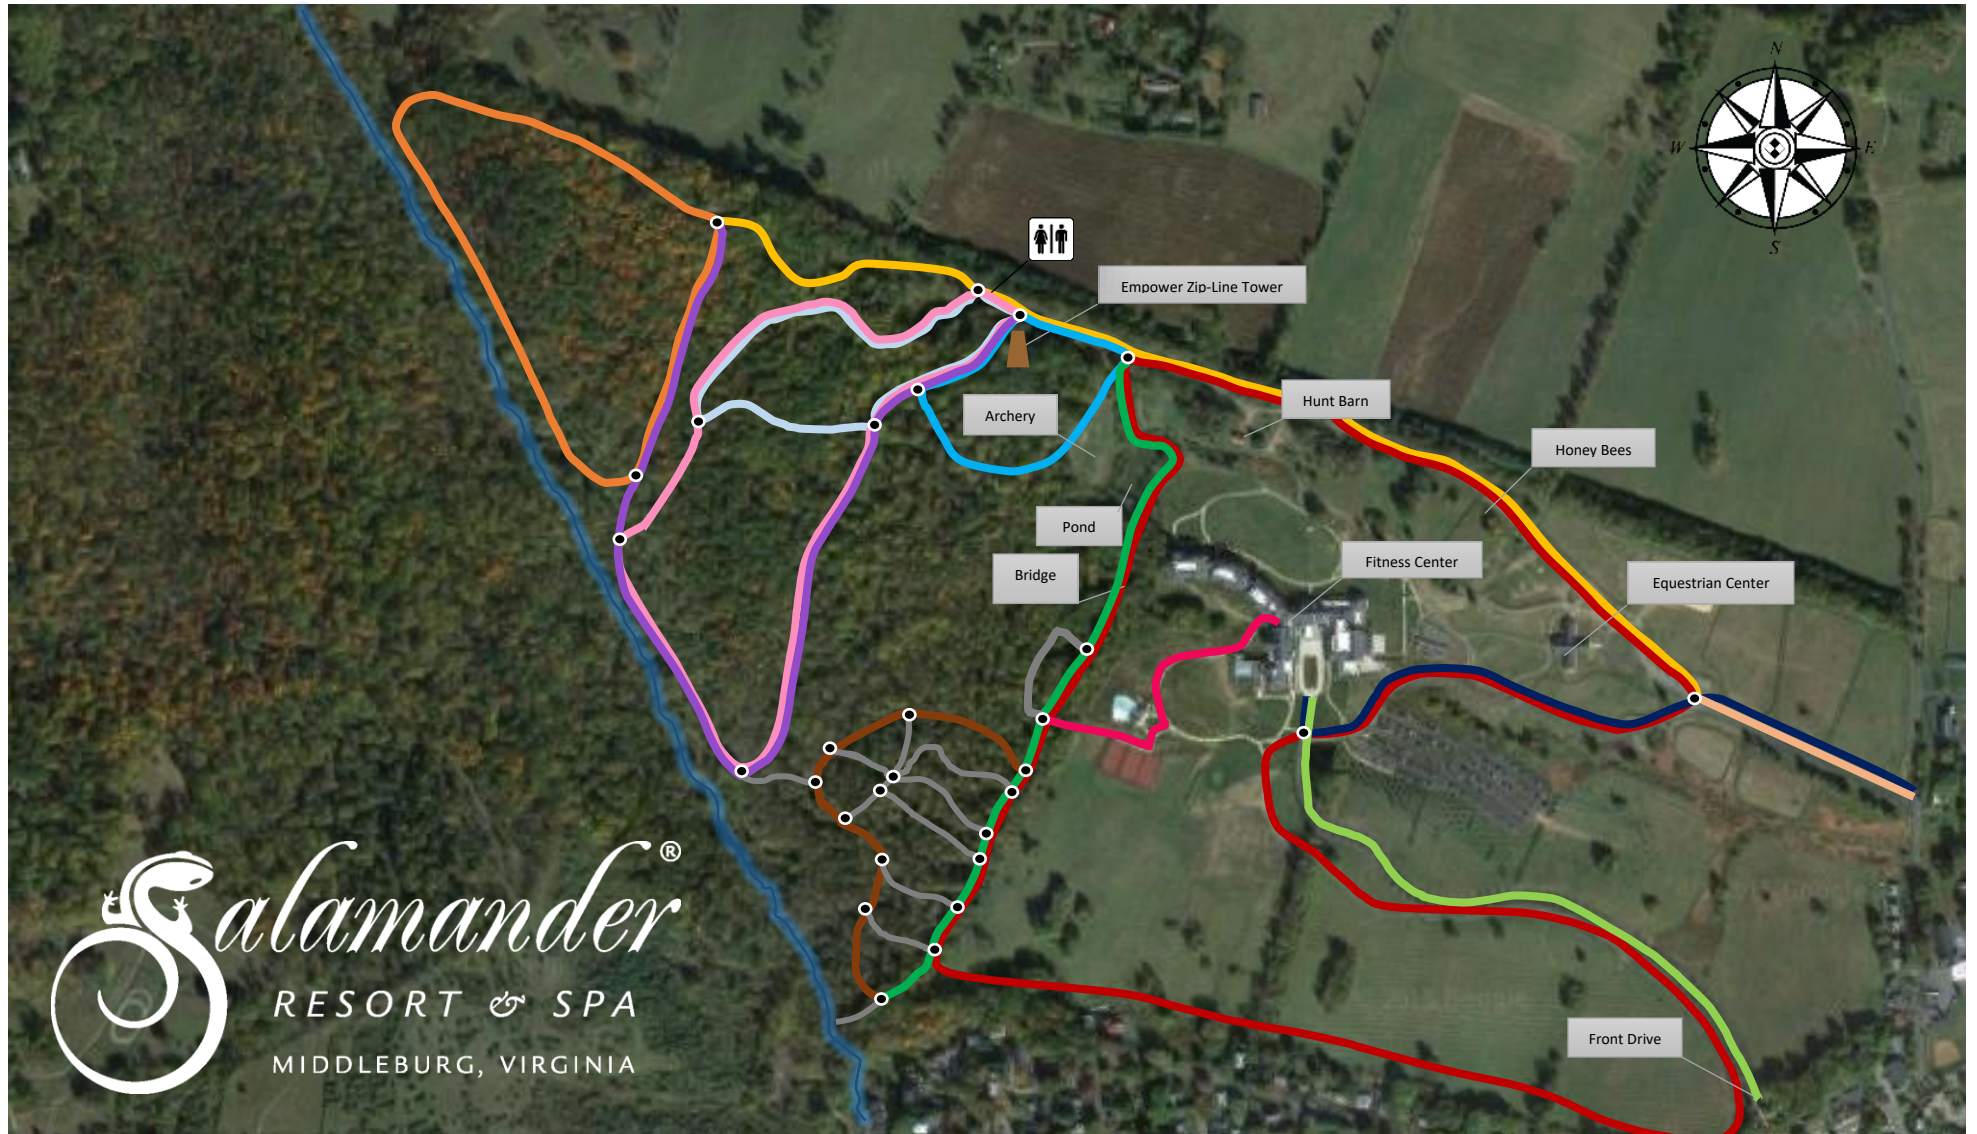

In case of emergency please call 911

**Salamander**<sup>®</sup>  
RESORT & SPA  
MIDDLEBURG, VIRGINIA

**TRAIL KEY:** (Map is not to scale. Trail locations, distance and usability subject to change.)

Pignut Hickory: 0.65 Miles	Sugar Maple: 0.80 Miles	American Holly: 0.22 Miles
Dogwood: 0.3 Miles	White Oak: 0.40 Miles	Birch: 0.15 Miles
Tulip Poplar: 0.89 Miles	Evergreen: 0.6 Miles	Sycamore (Front Drive) 0.50 Miles
Honey Locust: 0.77 Miles	Virginia Creepers: 0.70 Miles (combined)	Southern Red Oak: 2.50 Miles
Chestnut Oak: 0.5 Miles	Virginia Pine (Equestrian Entrance) 0.50 Miles	

Goose Creek