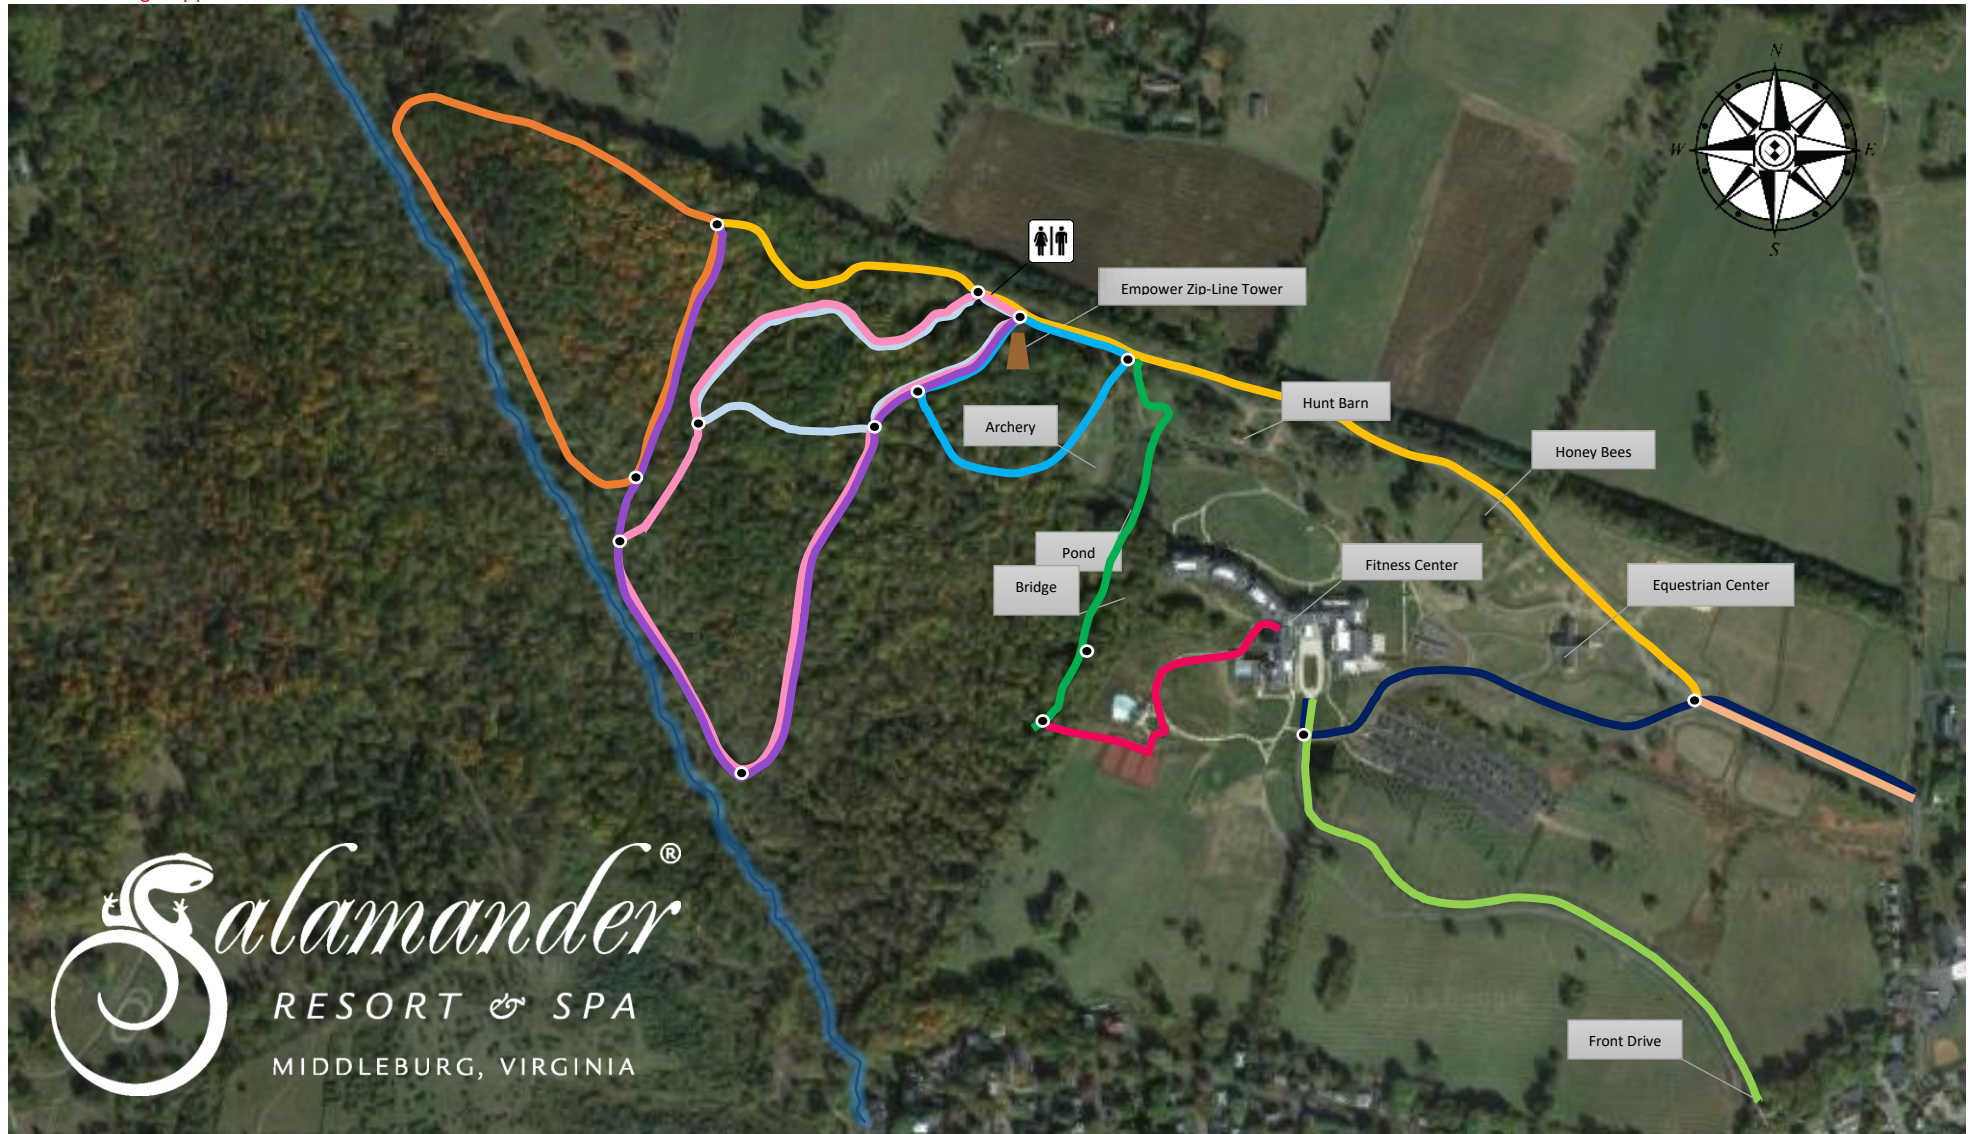

In case of emergency please call 911

TRAIL KEY: (Map is not to scale. Trail locations, distance and usability subject to change.)

Pignut Hickory: 0.65 Miles	Sugar Maple: 0.80 Miles	American Holly: 0.22 Miles
Dogwood: 0.3 Miles	Chestnut Oak: 0.5 Miles	Birch: 0.15 Miles
Tulip Poplar: 0.89 Miles	Evergreen: 0.25 Miles	Sycamore (Front Drive) 0.50 Miles
Honey Locust: 0.77 Miles	Virginia Pine (Equestrian Entrance) 0.50 Miles	

Goose Creek